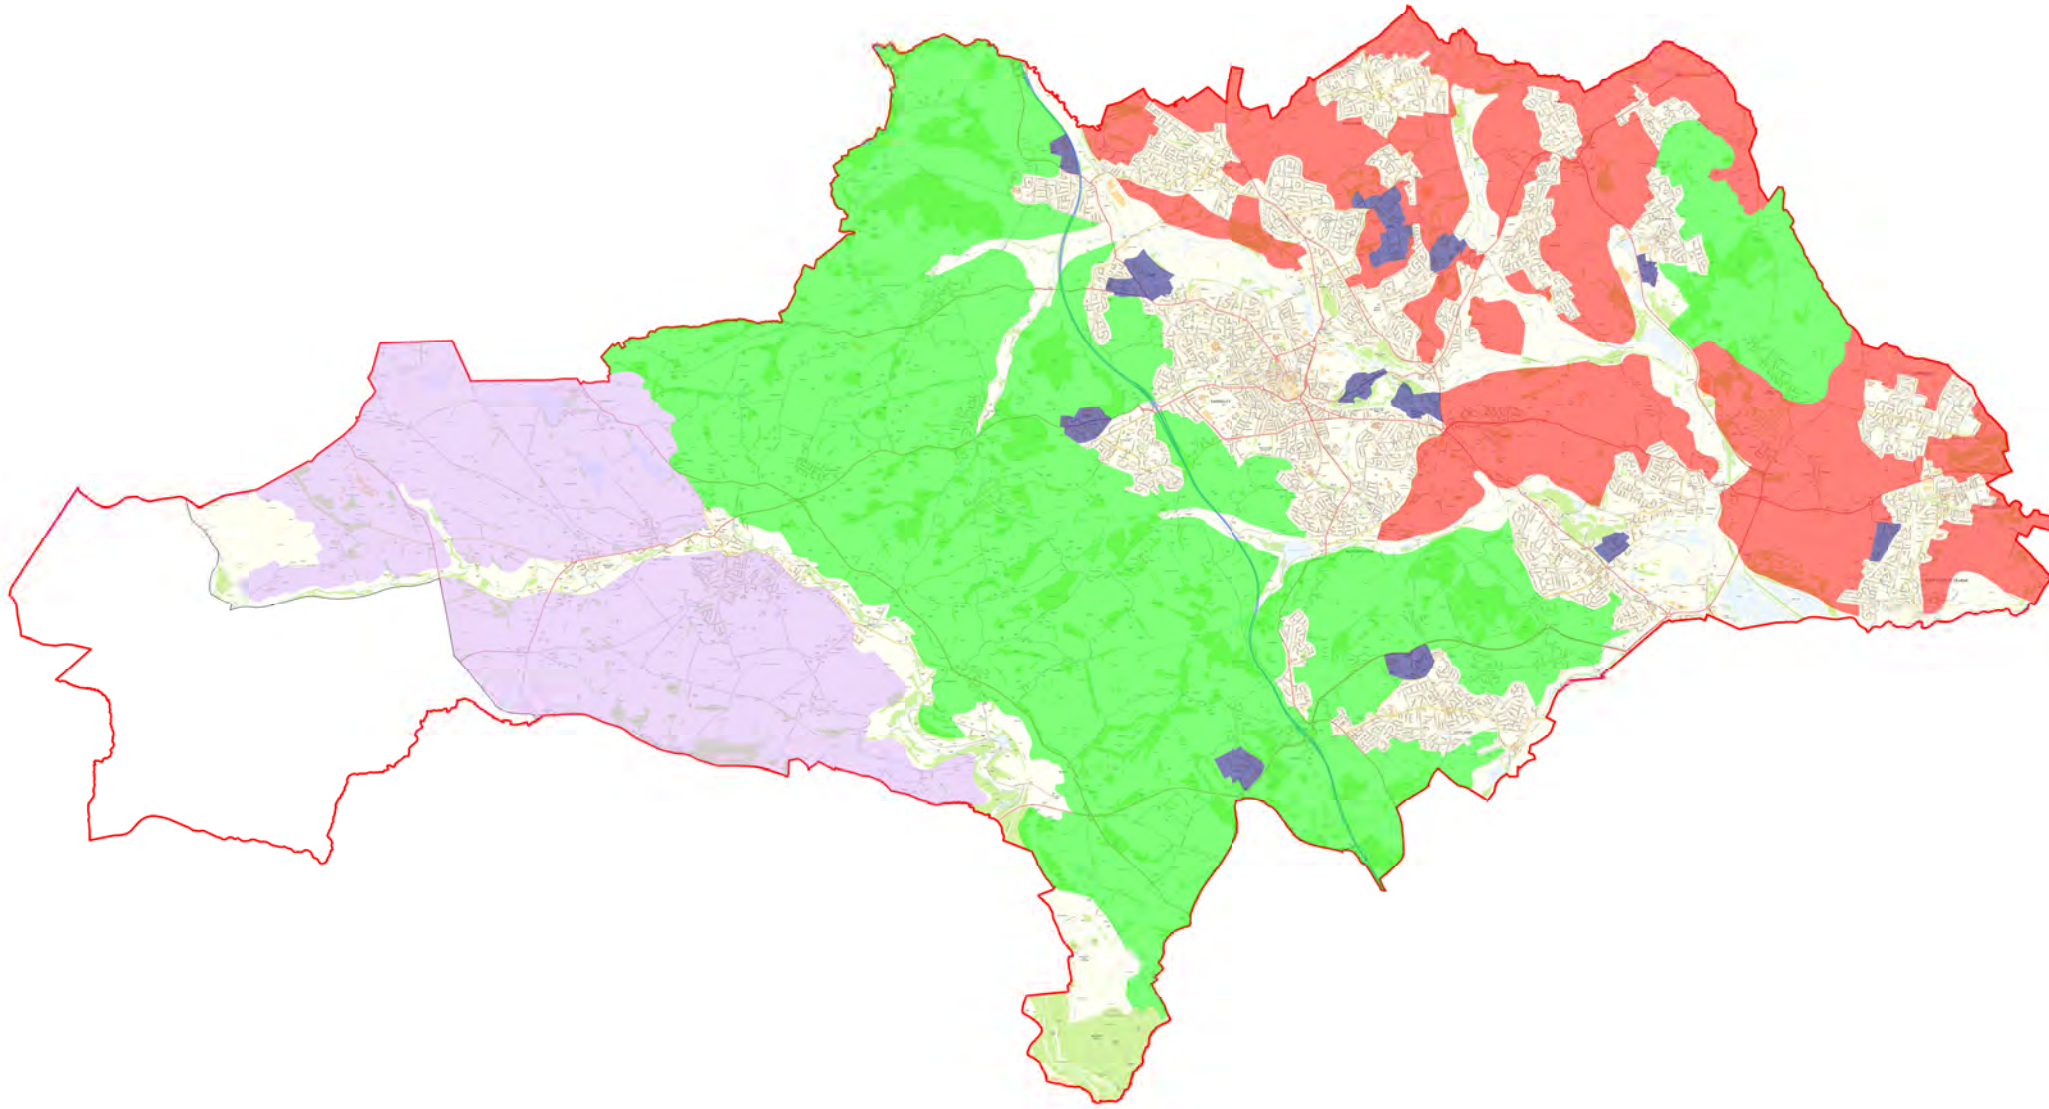

Inset Map 6-Wind Turbine Areas of Search

KEY

- Settled Arable Slopes
- Rolling Wooded Farmland
- Industrial/Business Parks
- Moorland/Upland Pastures

- Barnsley Borough Boundary
- Peak District National Park

Reproduced from the Ordnance Survey mapping with the permission of Her Majesty's Stationery Office © Crown Copyright. Unauthorised reproduction infringes Crown Copyright and may lead to prosecution or civil proceedings.